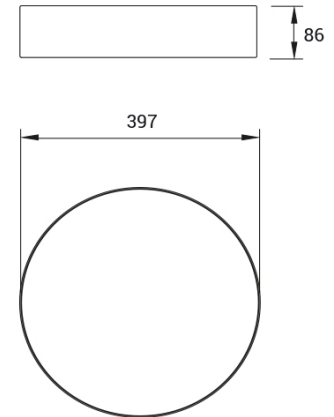

BEN Medium IP40 PG

Frosted Acryl-Satiné impact resistant.

CODE		FLUX	SIZE	CERTIFICATIONS
10PG16K3	16W 3000K	2083lm	Ø 397mm	  

Optics

PG diffuser with frosted Acryl-Satiné and impact resistant diffuser UGR<22.