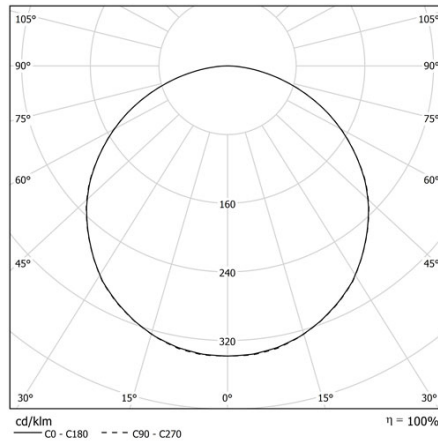

BEN Medium IP40 PG

Frosted Acryl-Satiné impact resistant.

CODE		FLUX	SIZE	CERTIFICATIONS
10PG16K3	16W 3000K	2083lm	Ø 397mm	  

Optics

PG diffuser with frosted Acryl-Satiné and impact resistant diffuser UGR<22.